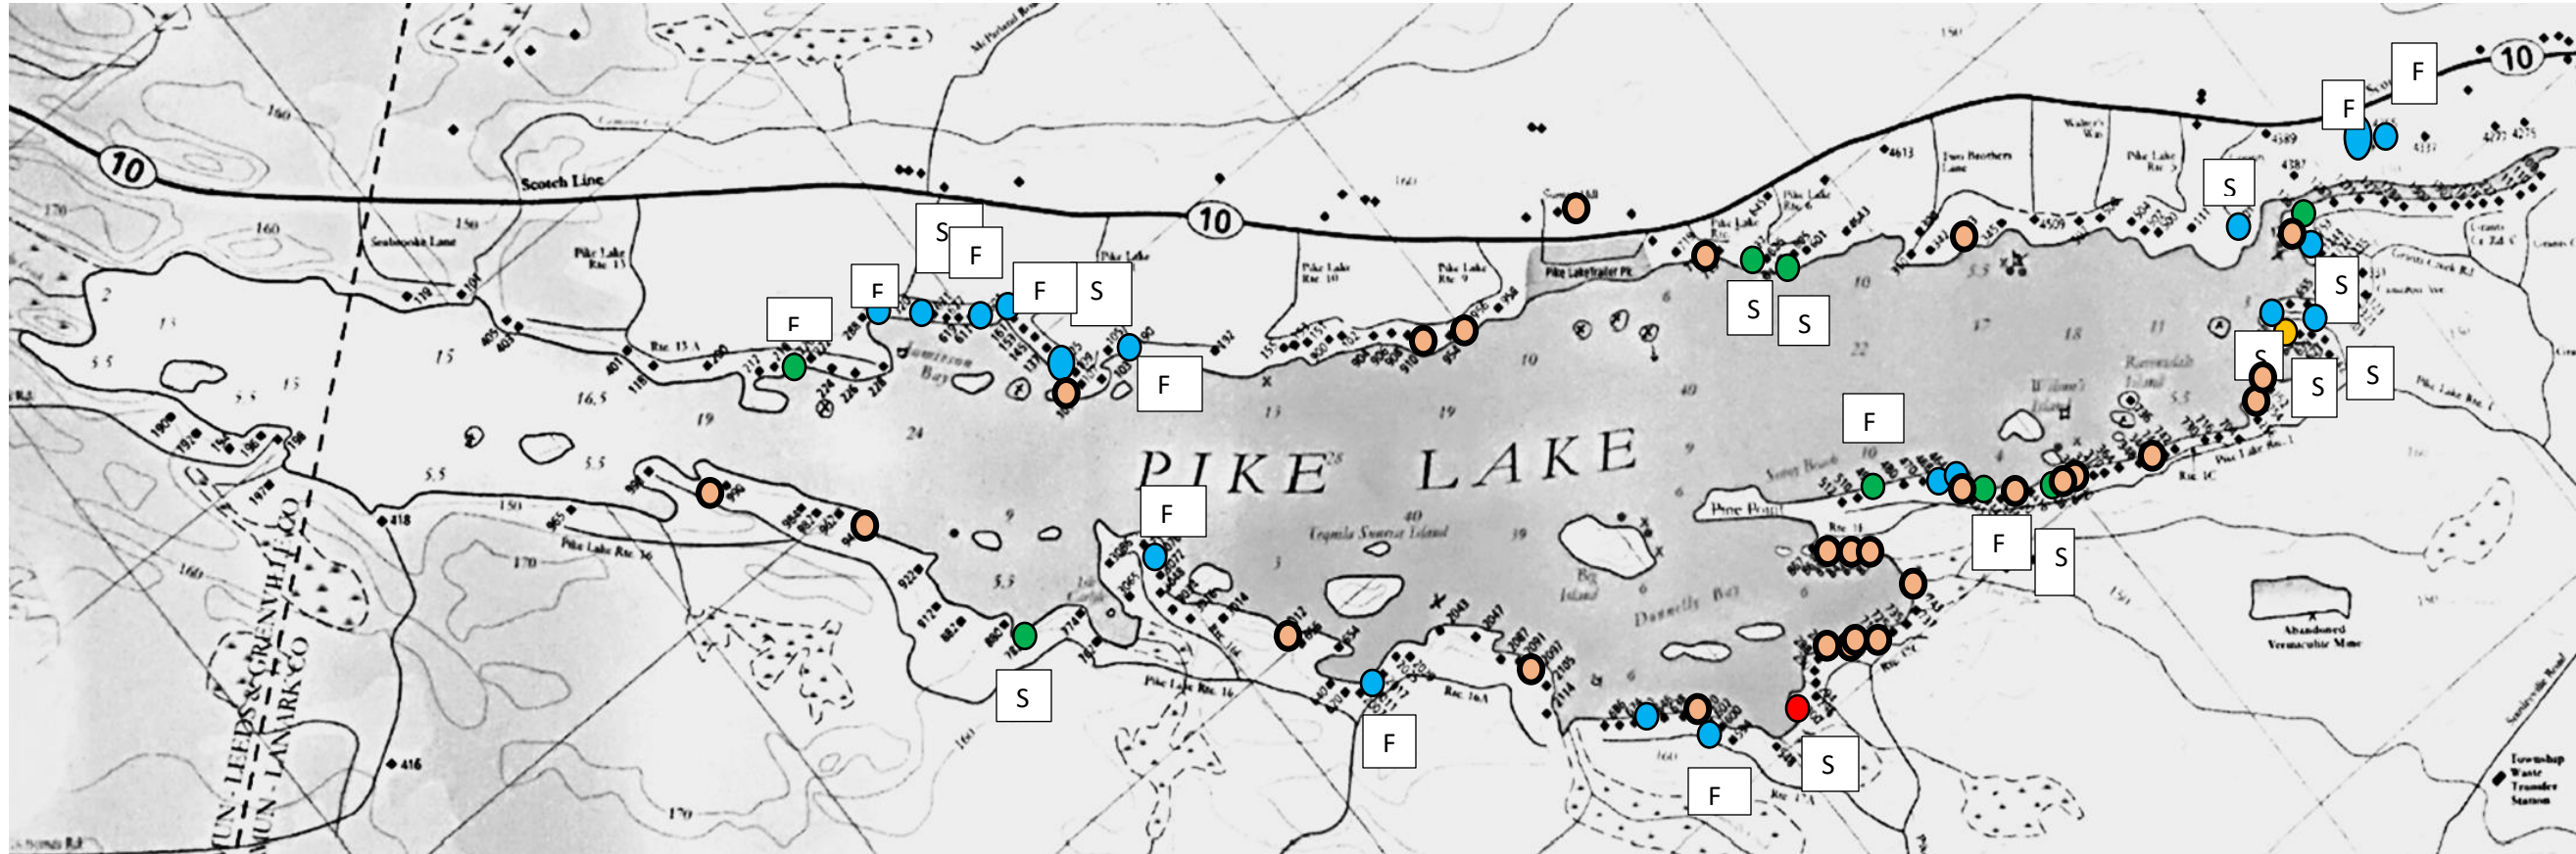

# Pike Lake

● 0-25%      ● 26-50%      ● 51-75%      ● 76-100%

○ NO USE DUE TO SERVICE LIMITATIONS

Reported **INTERNET** Service Coverage  
ISP: All providers  
F = Fixed Wireless    S=Satellite